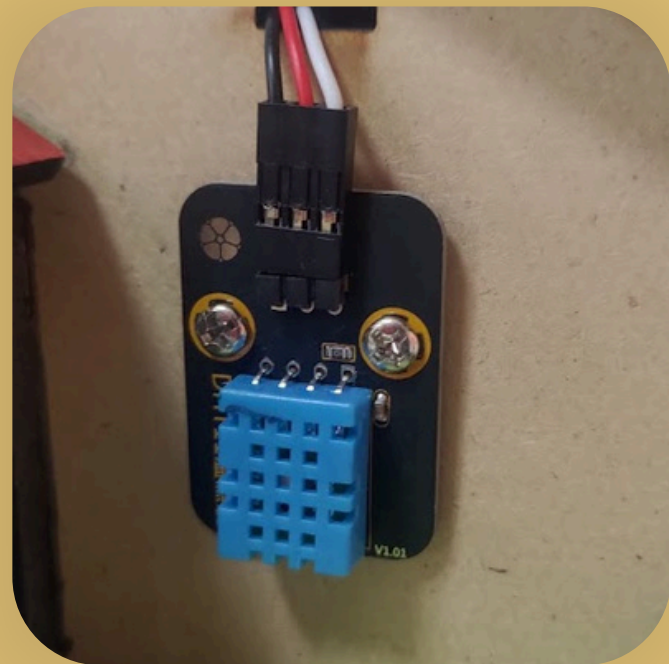

INDOOR HUMIDITY MONITORING SYSTEM

OUTLINE

- THE HOUSE
- THE AI DEHUMIDIFYING SYSTEM
- HUMIDITY SENSOR
- HUMIDITY DETECTOR
- DEHUMIDIFIER
- ENERGY OF THE HOUSE
- SOLAR PANEL
- BATTERY

THE

HOUSE

Solor Panel
太陽能板

Water Tank
儲水庫

THE AI DEHUMIDIFYING SYSTEM

- Humidity Sensor
- Humidity Detector
- Dehumidifier

HUMIDITY SENSOR

濕度偵測器

Ditects the humidity

偵測濕度的地方

Shows the humidity

顯示濕度的地方

HUMIDITY DETECTOR

濕度監控

Display the number of humidity

顯示溫度

65%

Detects the energy is sufficiency, and shuts down when energy is insufficient

檢測能源，當能源不足時會自動停止

Automatically and manually operated

可以自動開啟也可以手動開關

開/關 過高 正常 過乾

Transmit energy by using power

使用太陽能輸送能源

Detect the level of humidity

檢測是否溫度過高

DEHUMIDIFIER