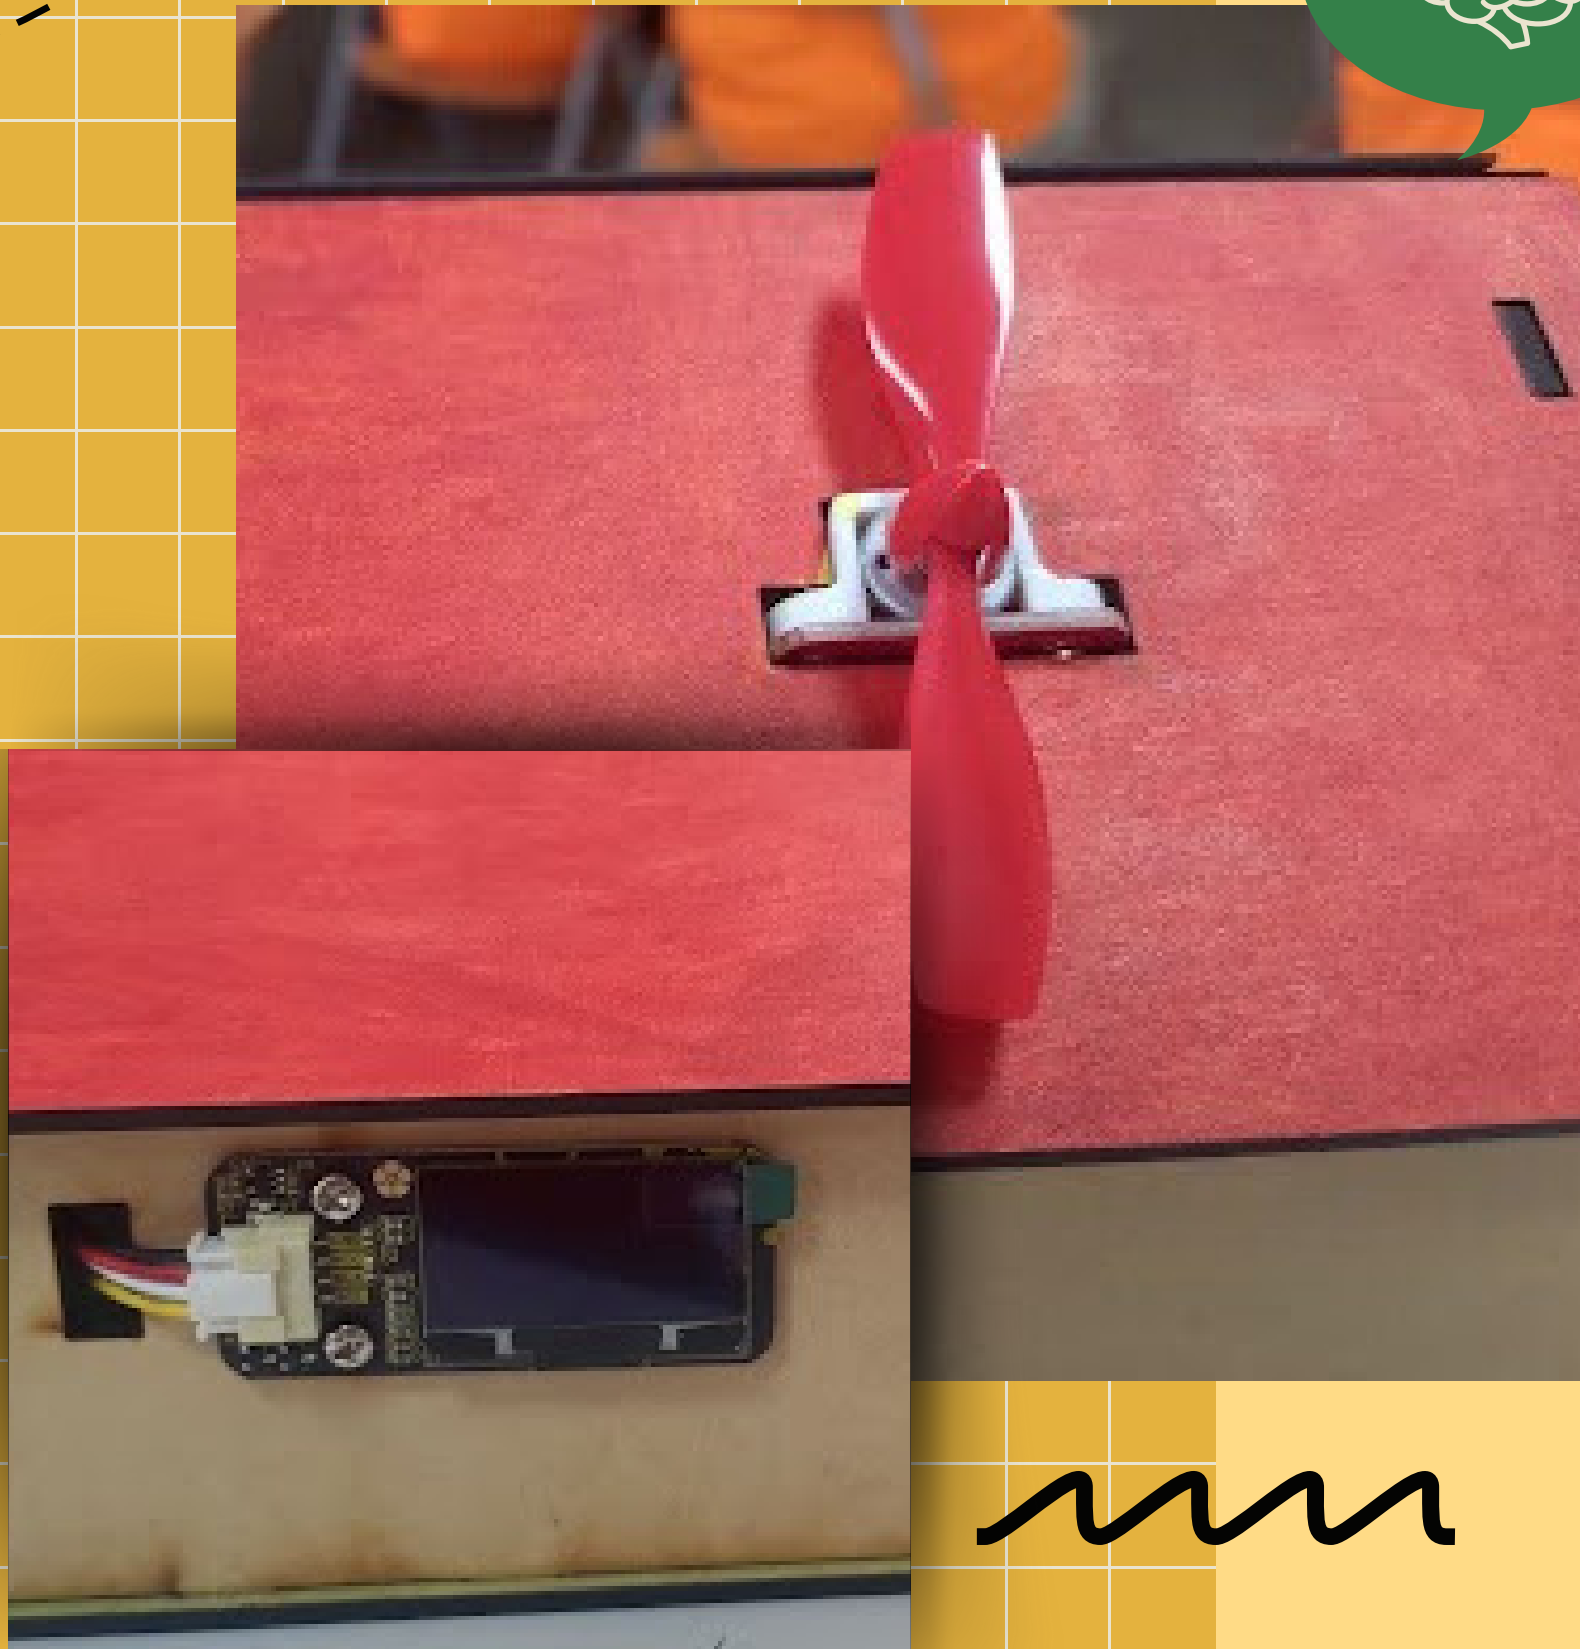

INDOOR HUMIDITY MONITORING SYSTEM

OUTLINE

- THE HOUSE
- THE AI DEHUMIDIFYING SYSTEM
- HUMIDITY SENSOR
- HUMIDITY DETECTOR
- DEHUMIDIFIER
- ENERGY OF THE HOUSE
- SOLAR PANEL
- BATTERY

THE

HOUSE

Solor Panel
太陽能板

Water Tank
儲水庫

THE AI DEHUMIDIFYING SYSTEM

- Humidity Sensor
- Humidity Detector
- Dehumidifier

HUMIDITY SENSOR

濕度偵測器

Ditects the humidity

偵測濕度的地方

Shows the humidity

顯示濕度的地方

HUMIDITY DETECTOR

濕度監控

Display the number of humidity

顯示溫度

65%

Detects the energy is sufficiency, and shuts down when energy is insufficient

檢測能源，當能源不足時會自動停止