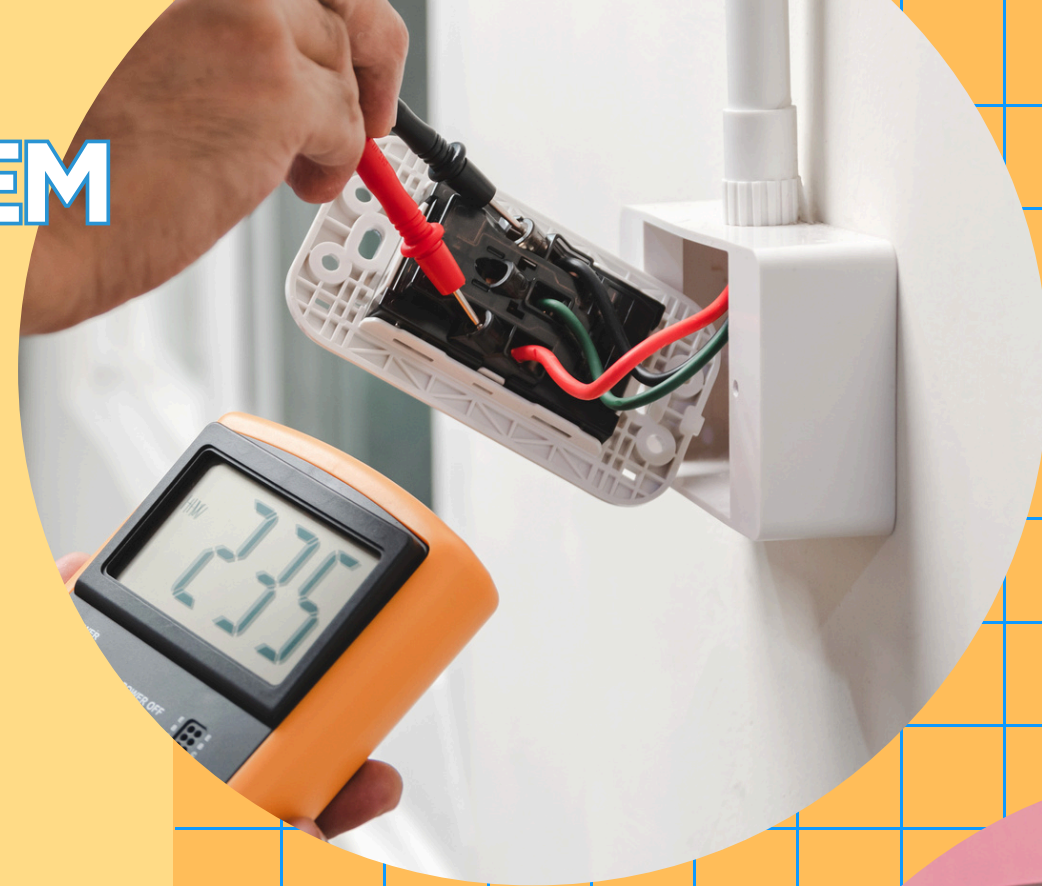

INDOOR HUMIDITY MONITORING SYSTEM

OUTLINE

- THE HOUSE
- THE AI DEHUMIDIFYING SYSTEM
- HUMIDITY SENSOR
- HUMIDITY DETECTOR
- DEHUMIDIFIER
- ENERGY OF THE HOUSE
- SOLAR PANEL
- BATTERY

THE

HOUSE

Solor Panel
太陽能板

Water Tank
儲水庫

THE AI DEHUMIDIFYING SYSTEM

- Humidity Sensor
- Humidity Detector
- Dehumidifier

HUMIDITY SENSOR

濕度偵測器

Ditects the humidity

偵測濕度的地方

Shows the humidity