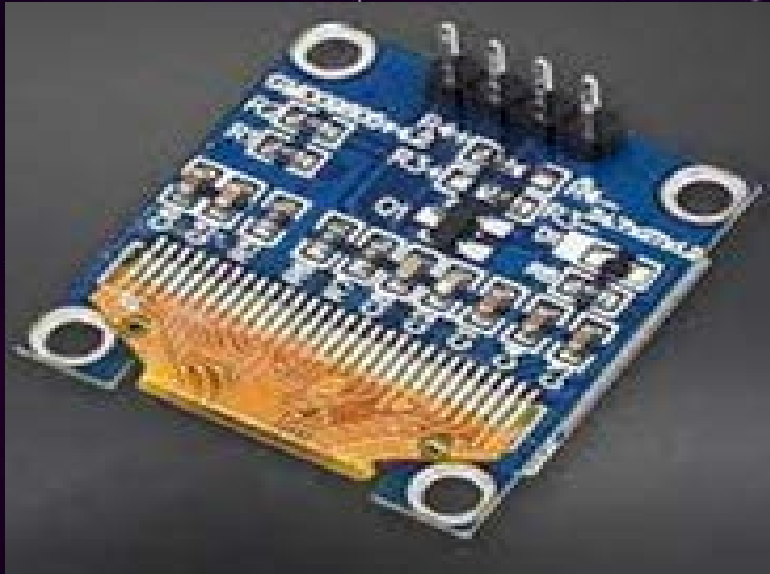

# Materials and Tools for Intelligent Houses Construction

Captain : Ethan

Crew : Lucas, Chris, Sam, Owen, Ian

# Materials

Compatible Board

Breadboard

Temperature and Humidity  
Two-in-One Sensor

OLED Display Screen

DuPont Wires Male

USB 2.0 A to B Male-  
Male  
Transfer Cable

Acrylic Sheet