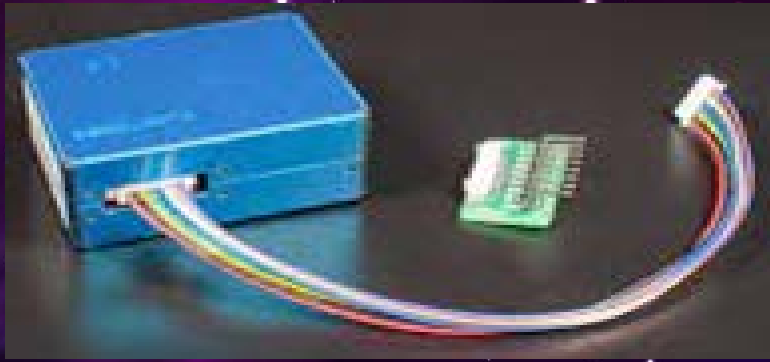

# Materials and Tools for Intelligent Houses Construction

Captain : Ethan

Crew : Lucas, Chris, Sam, Owen, Ian

# Materials

Compatible Board

Breadboard

Temperature and Humidity  
Two-in-One Sensor

OLED Display Screen

DuPont Wires Male

USB 2.0 A to B Male-  
Male  
Transfer Cable

Acrylic Sheet